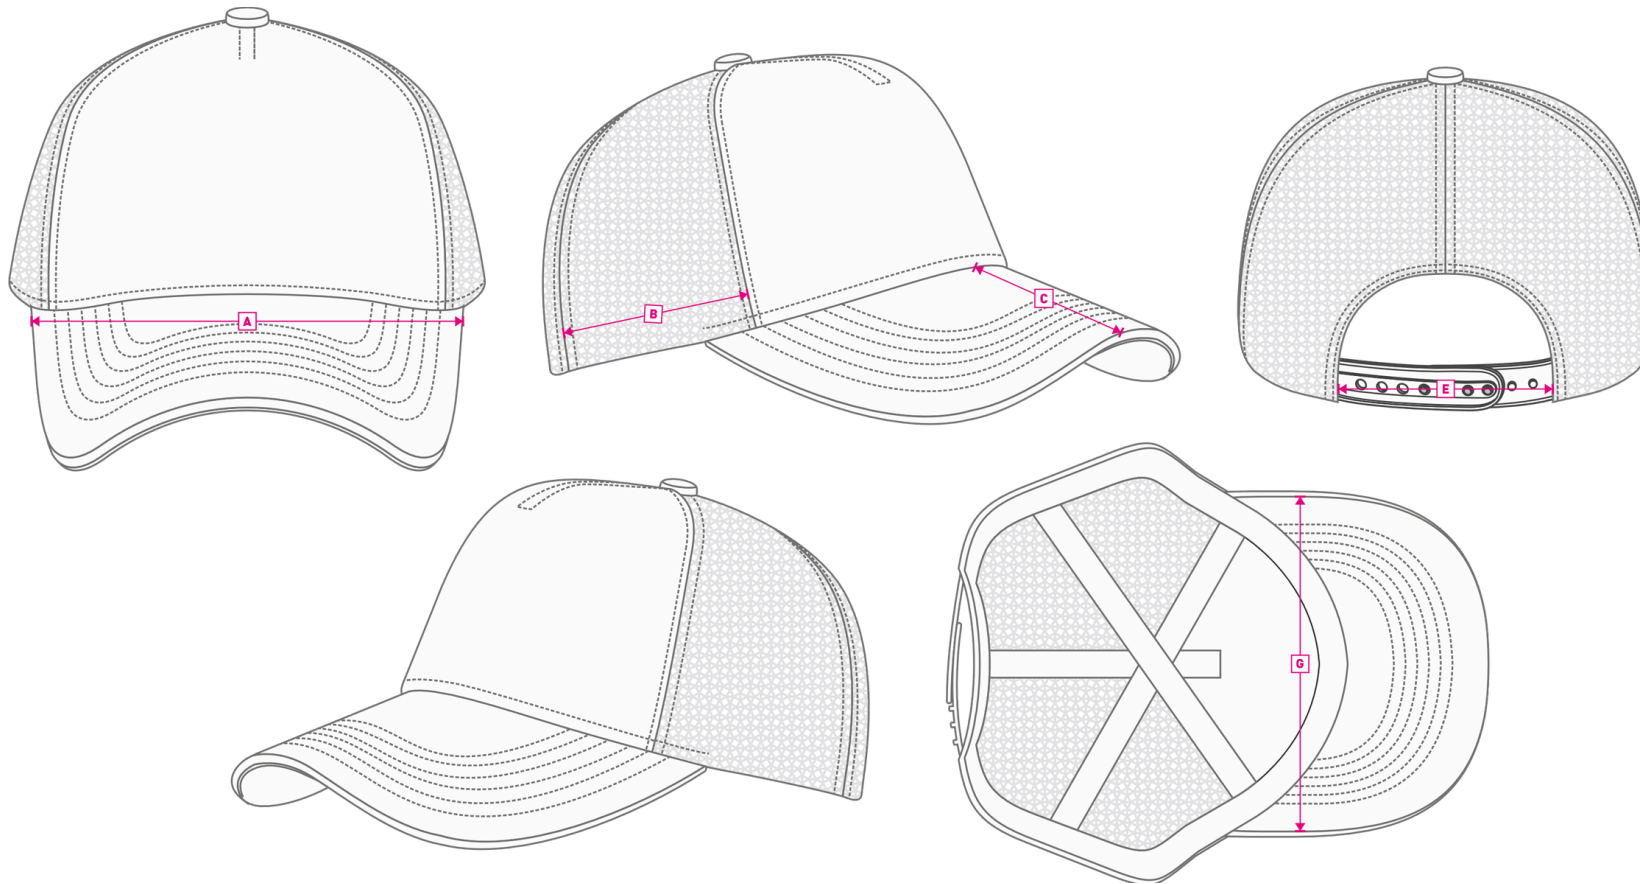

CHILD TRUCKER 4009

This kids' trucker cap features a durable polyester construction with a foam-reinforced front panel for shape retention. The classic mesh back maximizes breathability for sports and active wear.

TECHNICAL SPECIFICATION

Style:	Trucker cap	Front:	Polyester foam
Color:	Black	Peak:	Standard
Number of panels:	5	Eyelets:	No
Closure:	Plastic	Specification:	--
Material:	100% polyester	Size:	Kid size
Others:	--	Colors:	8
Packing:	50/200 pieces	Size:	54cm One size fits all
Made in:	China	Weight:	0,10 Kg

CUSTOMIZATION

	Front	Back	Closure	Sides
• Print	120x50	-	-	-
• Embroidery	145x55	100x30	-	70x30
• Heat transfer	120x50	-	-	-

Hand wash/ do not bleach/ do not dry by tumble dryers/ dry flat/ do not iron/ do not dry clean/,do not professional wet clean

STANDARD 5 PANELS CAP

STANDART PEAK

RETRO SNAPBACK CLOSURE

COTTON SWEATBAND

TECHNICAL SIZE

A FRONT WIDTH	175mm
B SIDE PANEL WIDTH	80mm
C DEPTH OF PEAK	60mm
D EYELETS WIDTH	--
E CLOSURE SIZE	70mm
F EYELET DISTANCE	--
G PEAK WIDTH	150mm