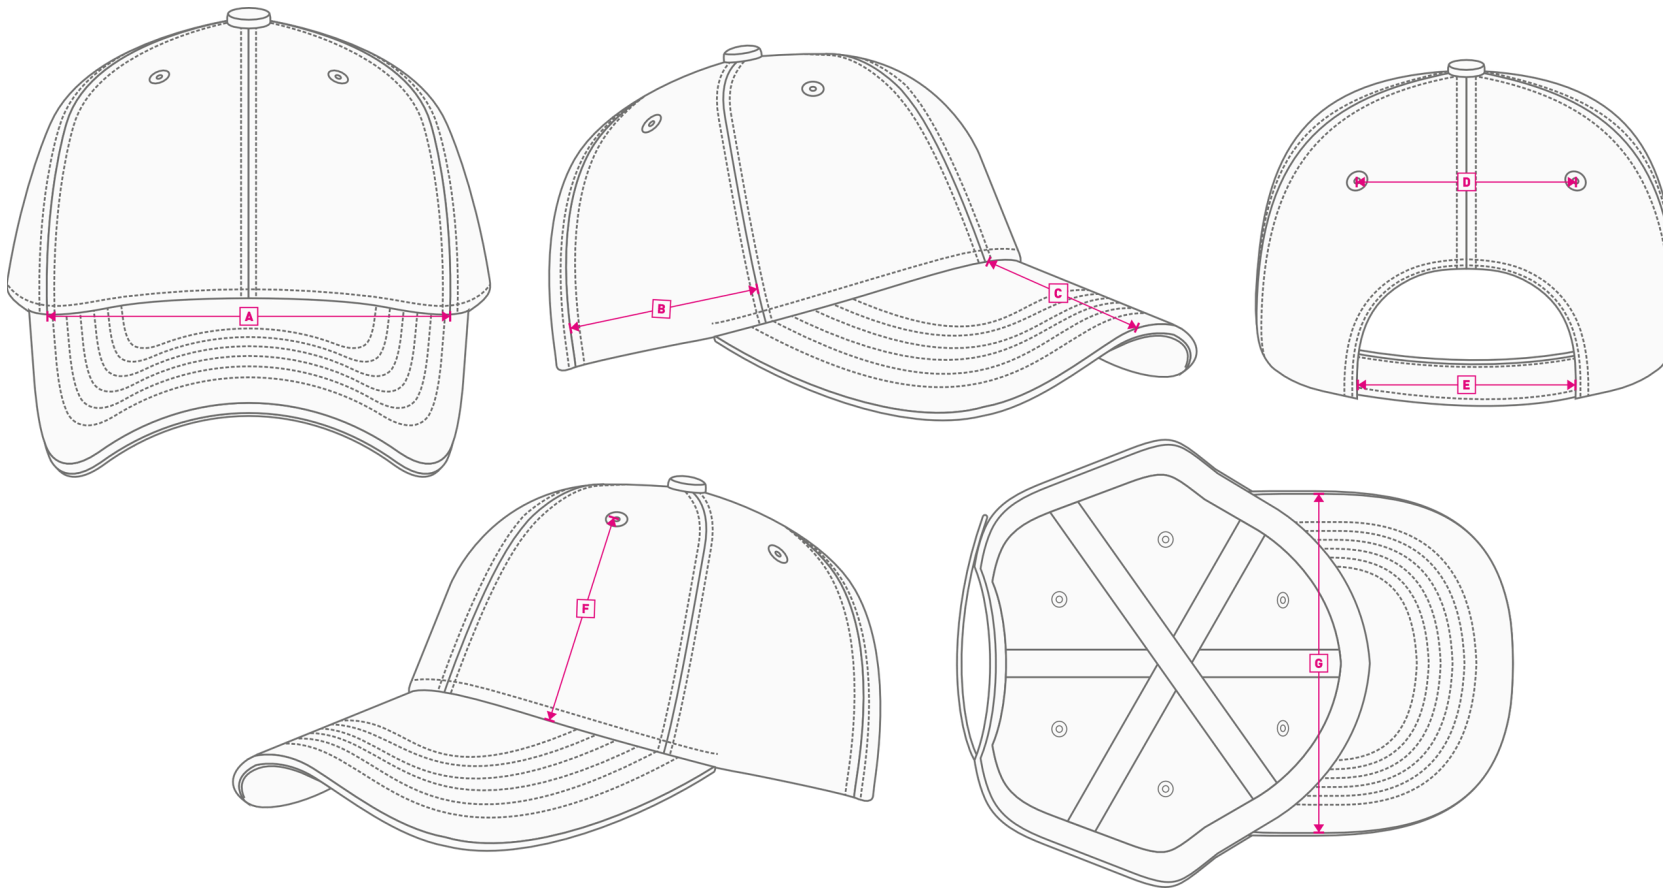

BASIC 4050

We present you the BASIC cap. It is classical piece with standard peak made from twill cotton. It comes in seven colors and because of that it is suitable for printing company logo on it. Promote your company everywhere you go. Just pick the right color.

TECHNICAL SPECIFICATION

Style:	6 panel cap	Front:	Structured
Color:	Bottle green	Peak:	Standard
Number of panels:	6	Eyelets:	Yes
Closure:	Velcro	Specification:	--
Material:	Twill cotton	Size:	Universal
Others:	--	Colors:	7
Packing:	50/200 pieces	Size:	58cm One size fits all
Made in:	China	Weight:	0,10 Kg

STANDARD 6 PANELS BASEBALL CAP

STANDART CURVE PEAK

VELCRO CLOSURE

COTTON SWEATBAND

CUSTOMIZATION

	Front	Back	Closure	Sides
• Print	130x50	60x40	-	70x30
• Embroidery	145x55	100x30	-	70x30
• Heat transfer	120x60	40x40	60x10	70x30

Hand wash/ do not bleach/ do not dry by tumble dryers/ dry flat/ do not iron/ do not dry clean/,do not professional wet clean

TECHNICAL SIZE

A FRONT WIDTH	180mm
B SIDE PANEL WIDTH	105mm
C DEPTH OF PEAK	70mm
D EYELETS WIDTH	75mm
E CLOSURE SIZE	85mm
F EYELET DISTANCE	90mm
G PEAK WIDTH	155mm