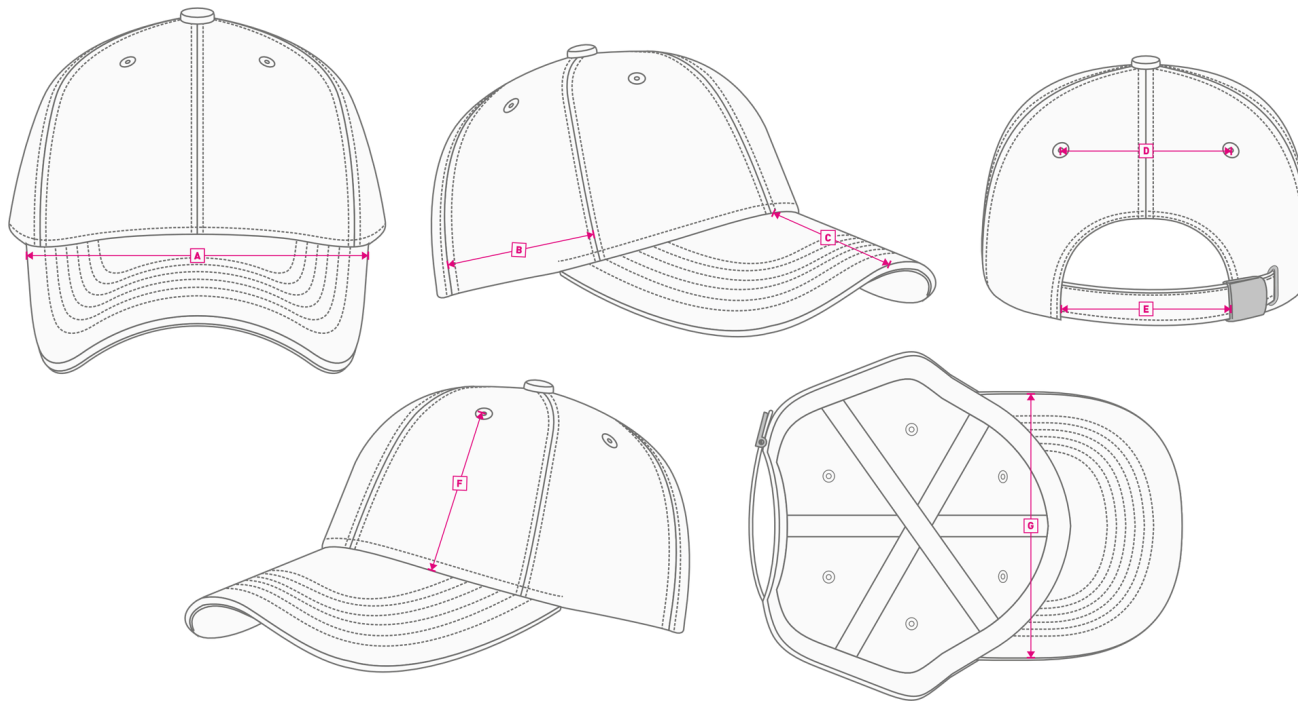

POPULAR 4052

The POPULAR cap is classic promotional piece which comes in 15 different colors. This number of colors allows you to choose the right one which perfectly matches your company identity. Go ahead and promote your business.

TECHNICAL SPECIFICATION

Style:	baseball cap	Front:	Structured
Color:	Royal blue	Peak:	Standard
Number of panels:	6	Eyelets:	Yes
Closure:	Silver buckle and slit	Specification:	--
Material:	Brushed twill cotton	Size:	Universal
Others:	--	Colors:	15
Packing:	50/200 pieces	Size:	58cm One size fits all
Made in:	China	Weight:	0,10 Kg

CUSTOMIZATION

	Front	Back	Closure	Sides
• Print	130x50	60x40	60x10	70x30
• Embroidery	145x55	100x30	60x7	70x30
• Heat transfer	120x60	40x40	60x10	70x30

STANDARD 6 PANELS BASEBALL CAP

STANDART PEAK

MATEL BUCKLE

COTTON SWEATBAND

Hand wash/ do not bleach/ do not dry by tumble dryers/ dry flat/ do not iron/ do not dry clean/,do not professional wet clean

TECHNICAL SIZE

A FRONT WIDTH	180mm
B SIDE PANEL WIDTH	100mm
C DEPTH OF PEAK	75mm
D EYELETS WIDTH	75mm
E CLOSURE SIZE	75mm
F EYELET DISTANCE	90mm
G PEAK WIDTH	160mm