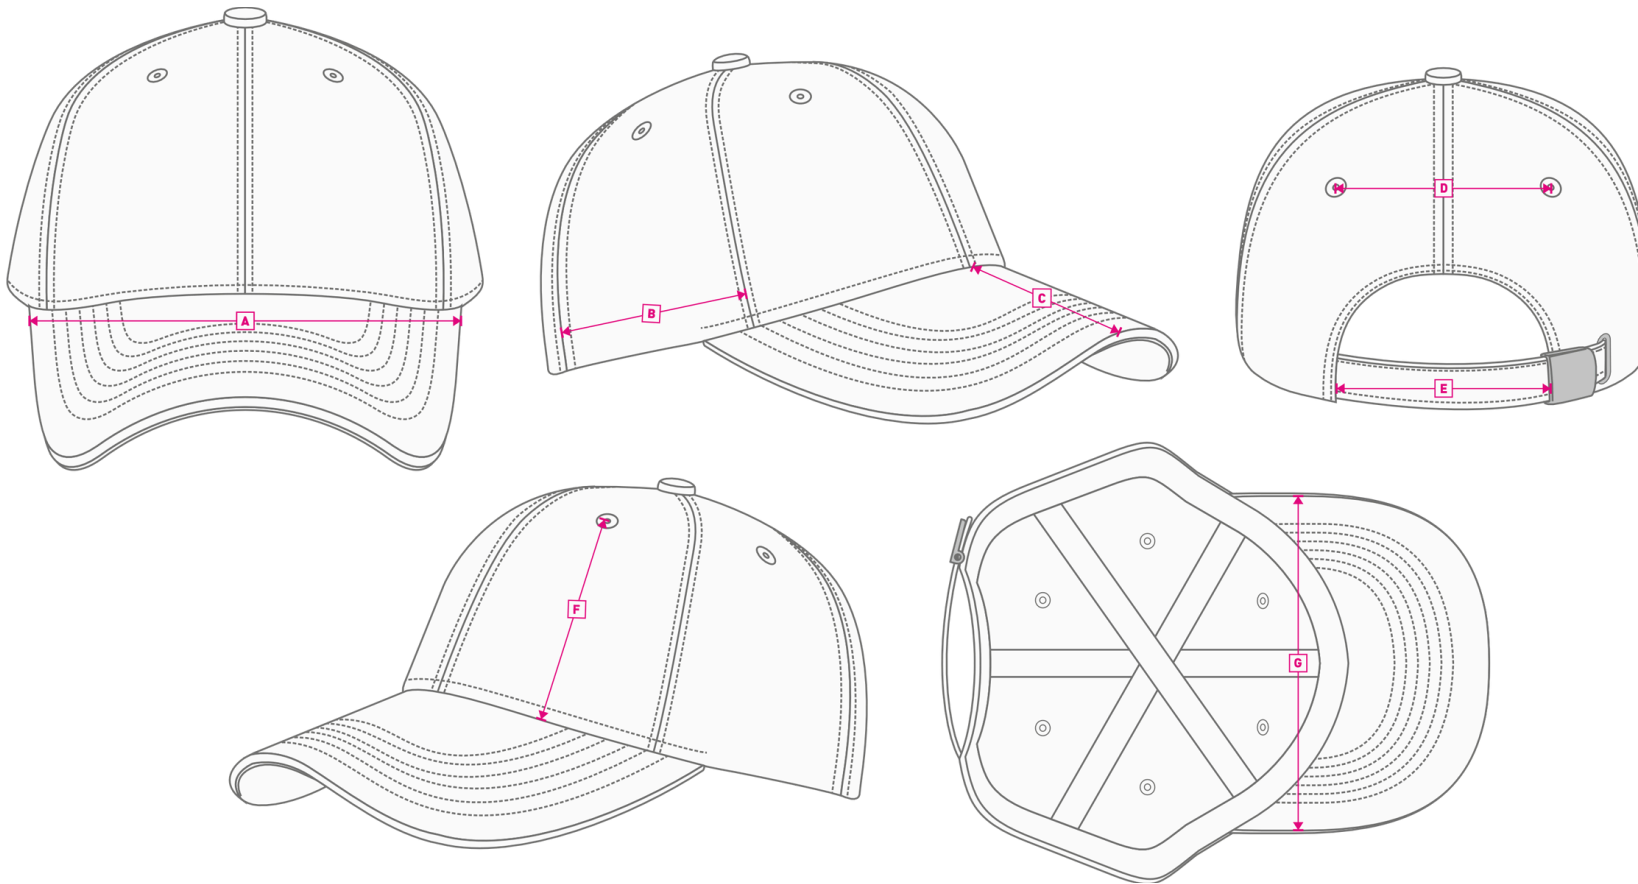

MELANGE 4073

TECHNICAL SPECIFICATION

Style:	6 PANELS CAP	Front:	Structured
Color:	Red	Peak:	Standard
Number of panels:	6	Eyelets:	Yes
Closure:	Silver buckle LUX	Specification:	Self fabric
Material:	85% rayon + 15% cotton	Size:	Universal
Others:	-	Colors:	4
Packing:	50/200 pieces	Size:	58cm One size fits all
Made in:	China	Weight:	0,10 Kg

CUSTOMIZATION

	Front	Back	Closure	Sides
• Print	130x50	60x40	60x10	70x30
• Embroidery	145x55	100x30	60x7	70x30
• Heat transfer	120x60	40x40	60x10	70x30

STANDARD 6 PANELS BASEBALL CAP

MID CURVE PEAK

VELCRO RUBBER

COTTON SWEATBAND

Hand wash/ do not bleach/ do not dry by tumble dryers/ dry flat/ do not iron/ do not dry clean/,do not professional wet clean

TECHNICAL SIZE

A FRONT WIDTH	185mm
B SIDE PANEL WIDTH	100mm
C DEPTH OF PEAK	70mm
D EYELETS WIDTH	70mm
E CLOSURE SIZE	75mm
F EYELET DISTANCE	90mm
G PEAK WIDTH	160mm