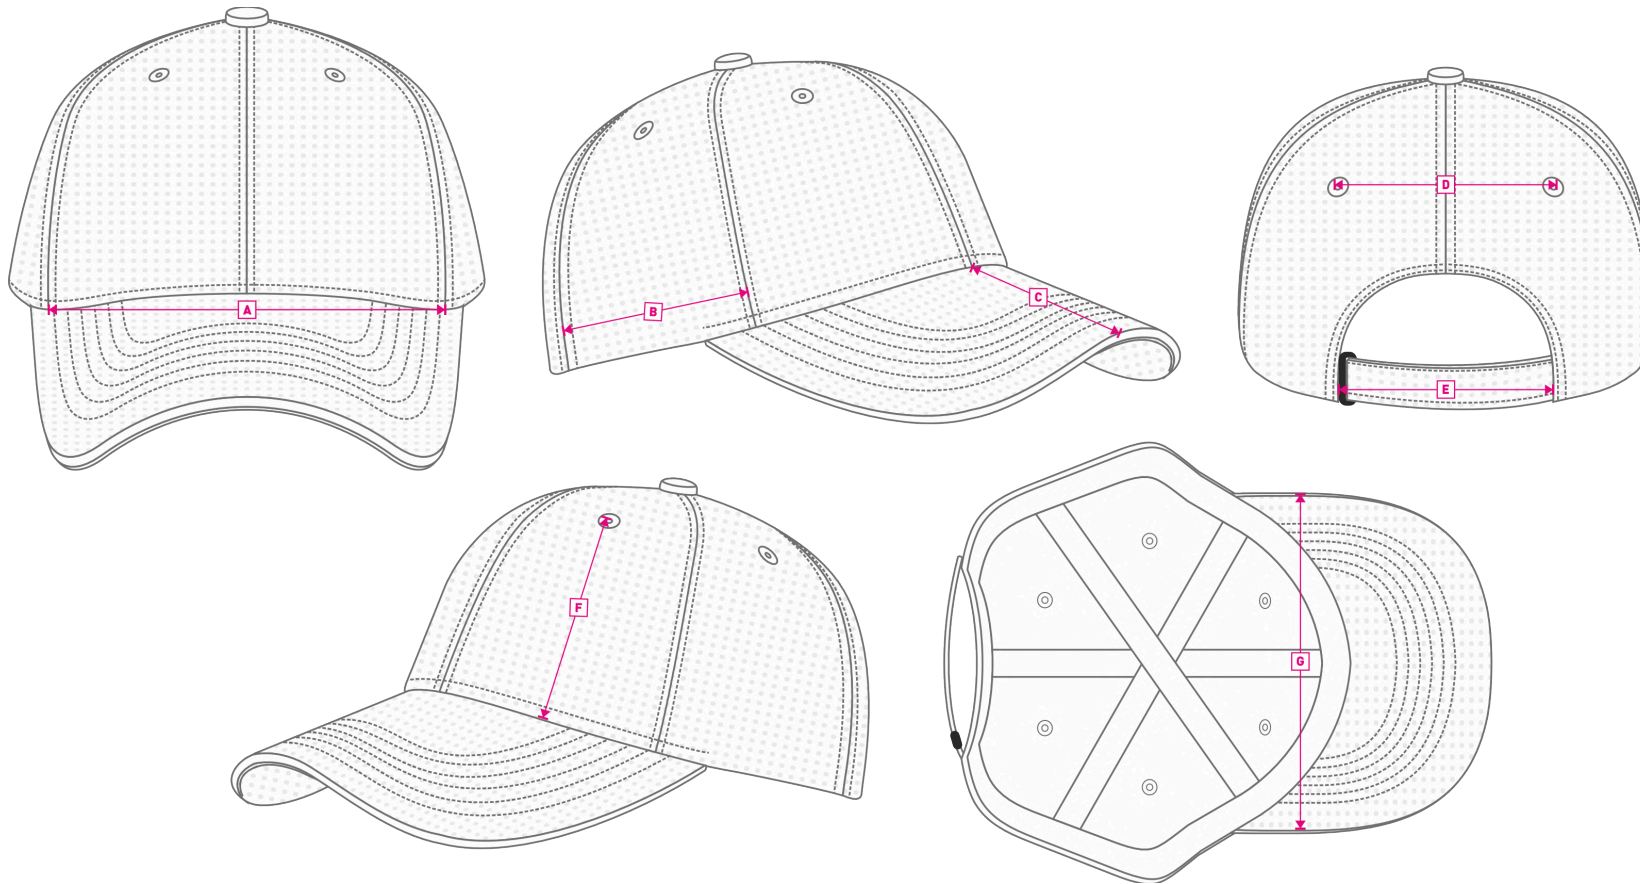

cool feeling 4221

Nice and very cool cap from the functional material, 100% polyester. Standart peak, laminated front panel, back is the velcro with the small plastic ring. Cap fits very well, it is very comfortable for sport.

TECHNICAL SPECIFICATION

| | | | |
|-------------------|--------------------------------------|----------------|------------------------|
| Style: | 6 panels cap | Front: | Structured |
| Color: | Aqua | Peak: | Standard |
| Number of panels: | 6 | Eyelets: | Yes |
| Closure: | Velcro with plastic ring | Specification: | -- |
| Material: | <u>Functional material polyester</u> | Size: | Universal |
| Others: | - | Colors: | 10 |
| Packing: | 200x200x200 / 1pcs box | Size: | 58cm One size fits all |
| Made in: | China | Weight: | 0,10 Kg |

Hand wash/ do not bleach/ do not dry by tumble dryers/ dry flat/ do not iron/ do not dry clean/,do not professional wet clean

STANDARD 6 PANELS BASEBALL CAP

STANDARD PEAK SHAPE

VELCRO WITH PLASTIC RING

FUNCTIONAL FABRIC

TECHNICAL SIZE

| | |
|----------------------|-------|
| A FRONT WIDTH | 180mm |
| B SIDE PANEL WIDTH | 90mm |
| C DEPTH OF PEAK | 65mm |
| D EYELETS WIDTH | 75mm |
| E CLOSURE SIZE | 75mm |
| F EYELET DISTANCE | 85mm |
| G PEAK WIDTH | 180mm |