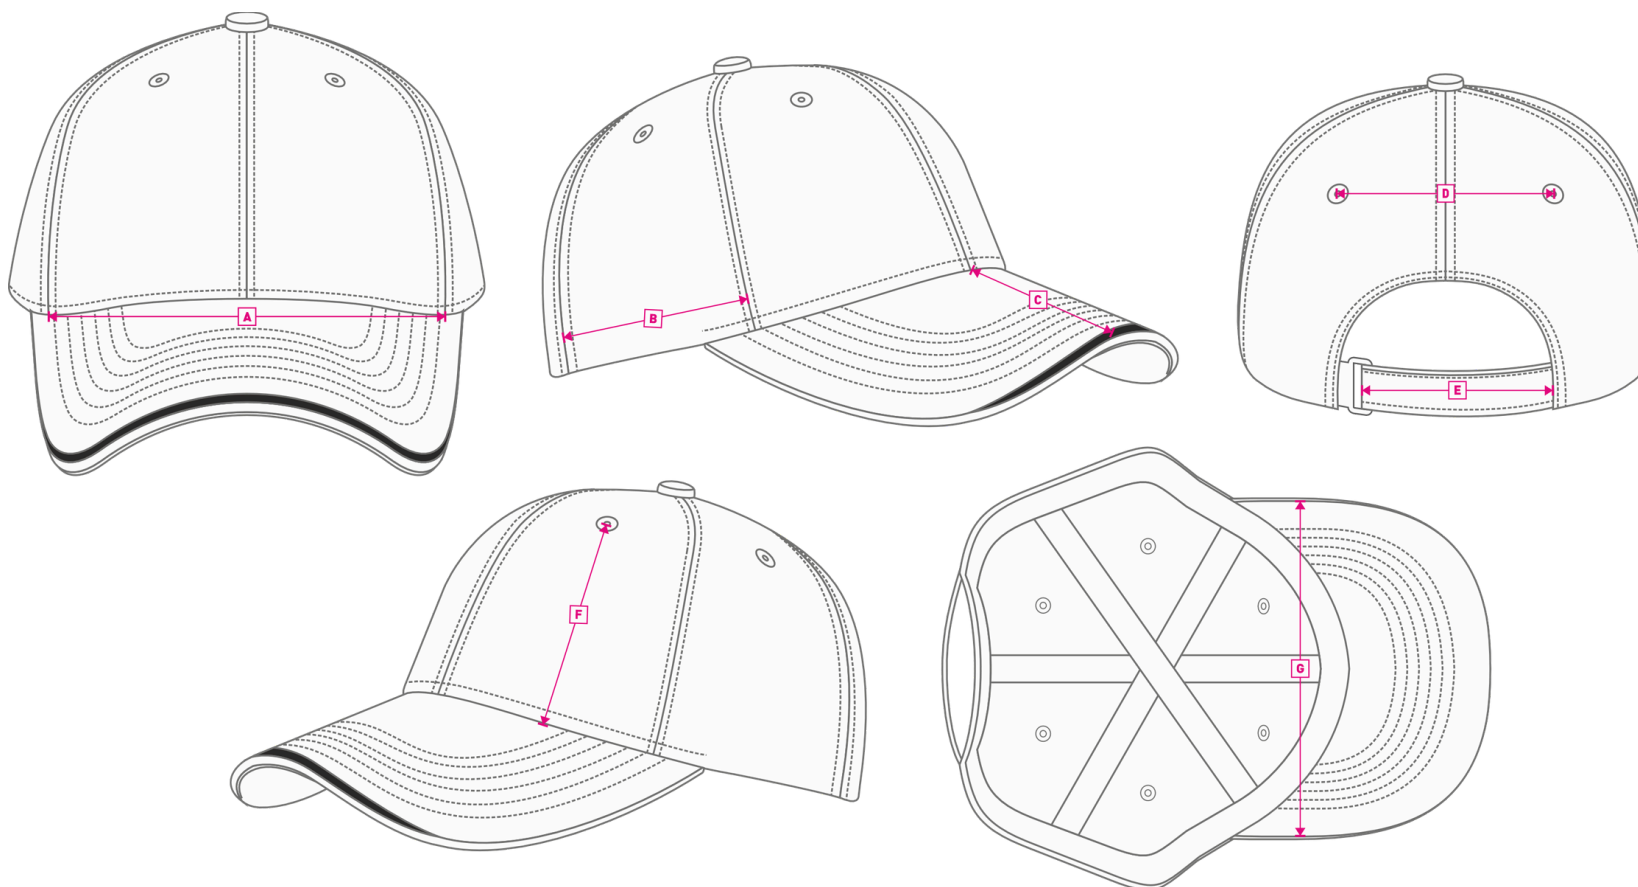

TECHNICAL SPECIFICATION

Style:	Sporty cap	Front:	Non-laminated
Color:	Black	Peak:	Standard
Number of panels:	--	Eyelets:	Yes
Closure:	Velcro	Specification:	Self fabric sweatband and taping
Material:	100% polyester	Size:	Universal
Others:	-	Colors:	2
Packing:	50/200 pieces	Size:	58cm One size fits all
Made in:	China	Weight:	0,10 Kg

CUSTOMIZATION

	Front	Back	Closure	Sides
• Print	130x50	60x40	-	70x30
• Embroidery	145x55	100x30	-	70x30
• Heat transfer	120x60	40x40	-	70x30

Hand wash/ do not bleach/ do not dry by tumble dryers/ dry flat/ do not iron/ do not dry clean/,do not professional wet clean

LIGHT AIR MATERIAL

STANDART PEAK

METAL BUCKLE

SELF FABRIC SWEATBAND

TECHNICAL SIZE

A FRONT WIDTH	135mm
B SIDE PANEL WIDTH	--
C DEPTH OF PEAK	75mm
D EYELETS WIDTH	--
E CLOSURE SIZE	80mm
F EYELET DISTANCE	--
G PEAK WIDTH	160mm