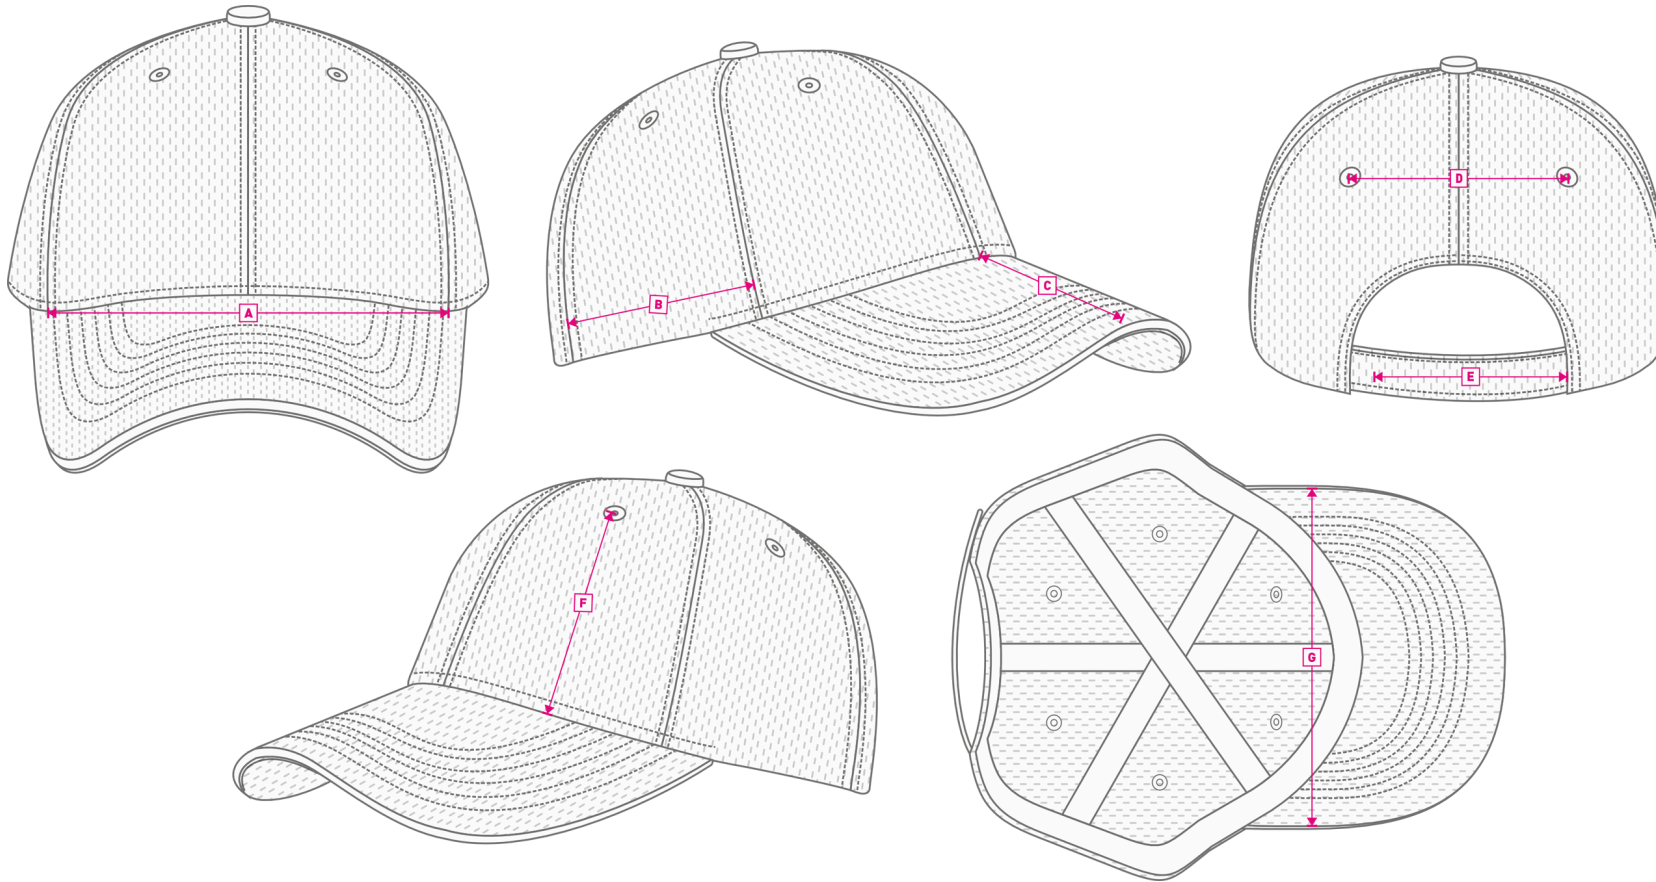

RECYCLED COOL COMFORT 4271

100% recycled polyester, cool mesh. Functional high quality fabric. Cap has structured front panel and back velcro. Cool comfort quick dry sweatband.

TECHNICAL SPECIFICATION

| | | | |
|-------------------|----------------|----------------|------------------------|
| Style: | 6 PANELS CAP | Front: | Structured |
| Color: | grey | Peak: | Standard |
| Number of panels: | 6 | Eyelets: | Yes |
| Closure: | Velcro | Specification: | Novelty 202 |
| Material: | 100% polyester | Size: | Universal |
| Others: | - | Colors: | 3 |
| Packing: | 50/200 pieces | Size: | 58cm One size fits all |
| Made in: | China | Weight: | 0,10 Kg |

STANDARD 6 PANELS BASEBALL CAP

MID CURVE PEAK

VELCRO

QICK DRY SWEATBAND

Hand wash/ do not bleach/ do not dry by tumble dryers/ dry flat/ do not iron/ do not dry clean/,do not professional wet clean

TECHNICAL SIZE

| | |
|----------------------|-------|
| A FRONT WIDTH | 180mm |
| B SIDE PANEL WIDTH | 95mm |
| C DEPTH OF PEAK | 70mm |
| D EYELETS WIDTH | 70mm |
| E CLOSURE SIZE | 80mm |
| F EYELET DISTANCE | 90mm |
| G PEAK WIDTH | 175mm |