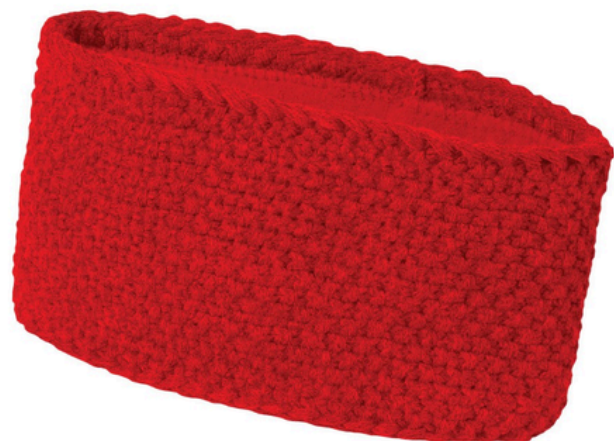

HEADBAND 3021

You are looking at beautiful and comfortable headband by coFEE. It's a great gift during winter season for every woman. It will work perfectly during cold days when you just want to cover your ears not the whole head.

TECHNICAL SPECIFICATION

Style:	Headband
Color:	Red
Material:	100% acrylic
Specification:	Polar fleece lining
Size:	Universal
Made in:	EU

CUSTOMIZATION

Headband is suitable for embroidery, sewing labels and badges. Not suitable for printing!
Max embroidery width = 100 mm.