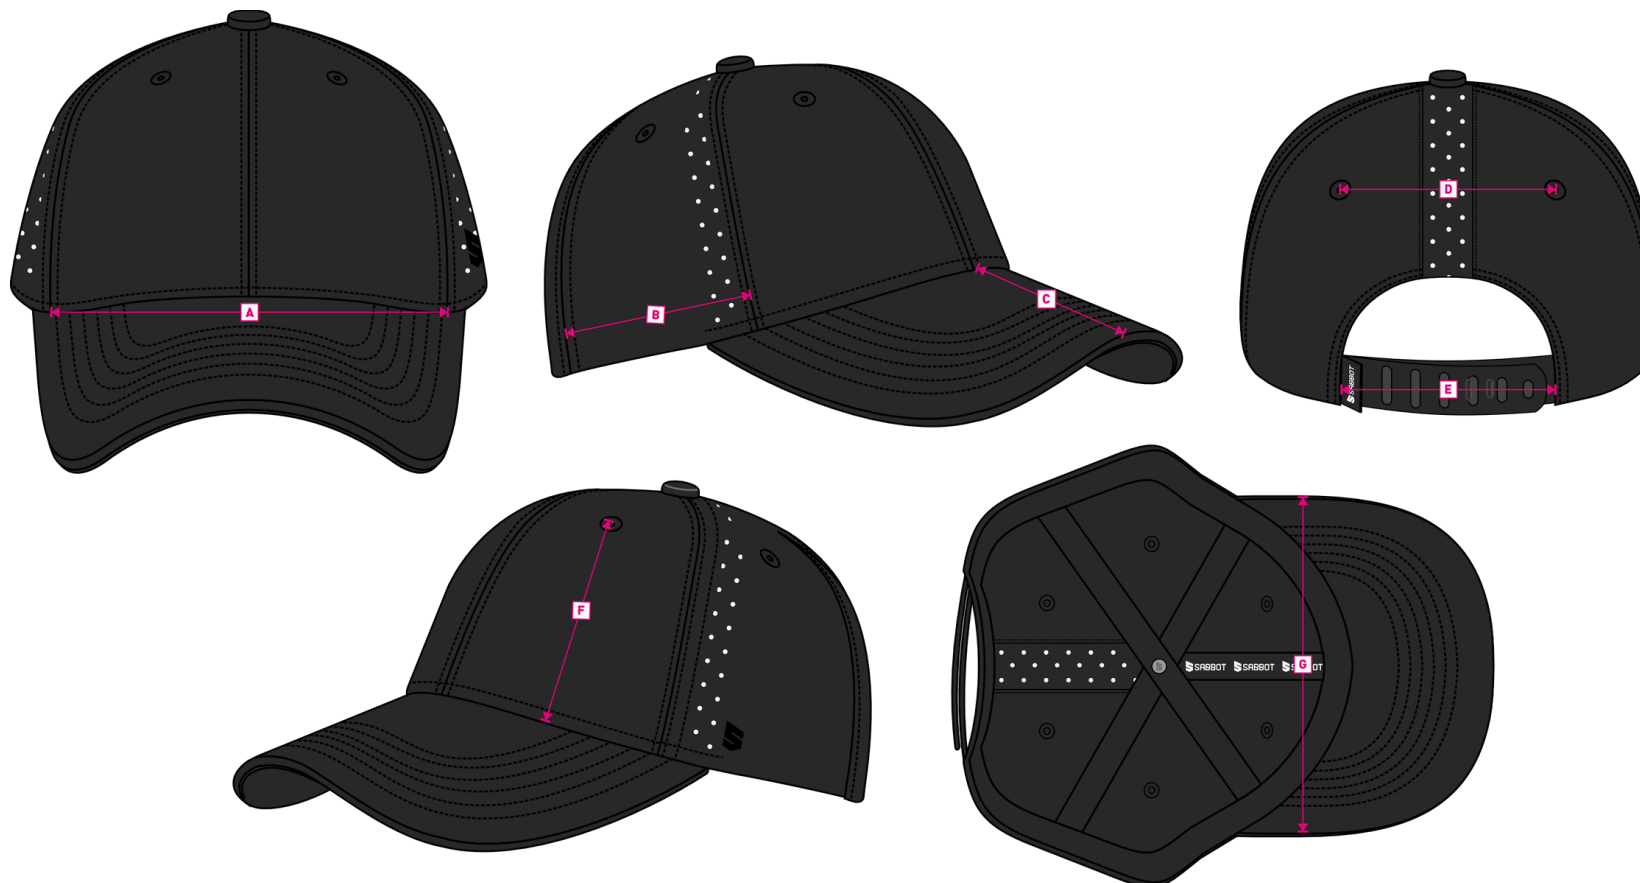

SABBOT SPORT 2006

TECHNICAL SPECIFICATION

Style:	Low Profile	Front:	Structured
Color:	Black	Peak:	Standard
Number of panels:	6	Eyelets:	Yes
Closure:	Rubber velcro	Specification:	--
Material:	100% polyester ripstop	Size:	Universal
Packing:	50/200 pieces	Colors:	1
Made in:	China	Size:	58cm One size fits all
		Weight:	0,10 Kg

CUSTOMIZATION

	Front	Back	Closure	Right side
• Print	130x50	60x40	-	70x30
• Embroidery	145x55	100x30	-	70x30
• Heat transfer	120x60	40x40	-	70x30

STANDARD 6 PANELS CAP

VELCRO RUBBER

TAPING WITH LOGO

QUICK DRY AND ANTI-BACTERIAL SWEATBAND

Hand wash/ do not bleach/ do not dry by tumble dryers/ dry flat/ do not iron/ do not dry clean/,do not professional wet clean

TECHNICAL SIZE

A FRONT WIDTH	180mm
B SIDE PANEL WIDTH	90mm
C DEPTH OF PEAK	65mm
D EYELETS WIDTH	75mm
E CLOSURE SIZE	75mm
F EYELET DISTANCE	85mm
G PEAK WIDTH	180mm